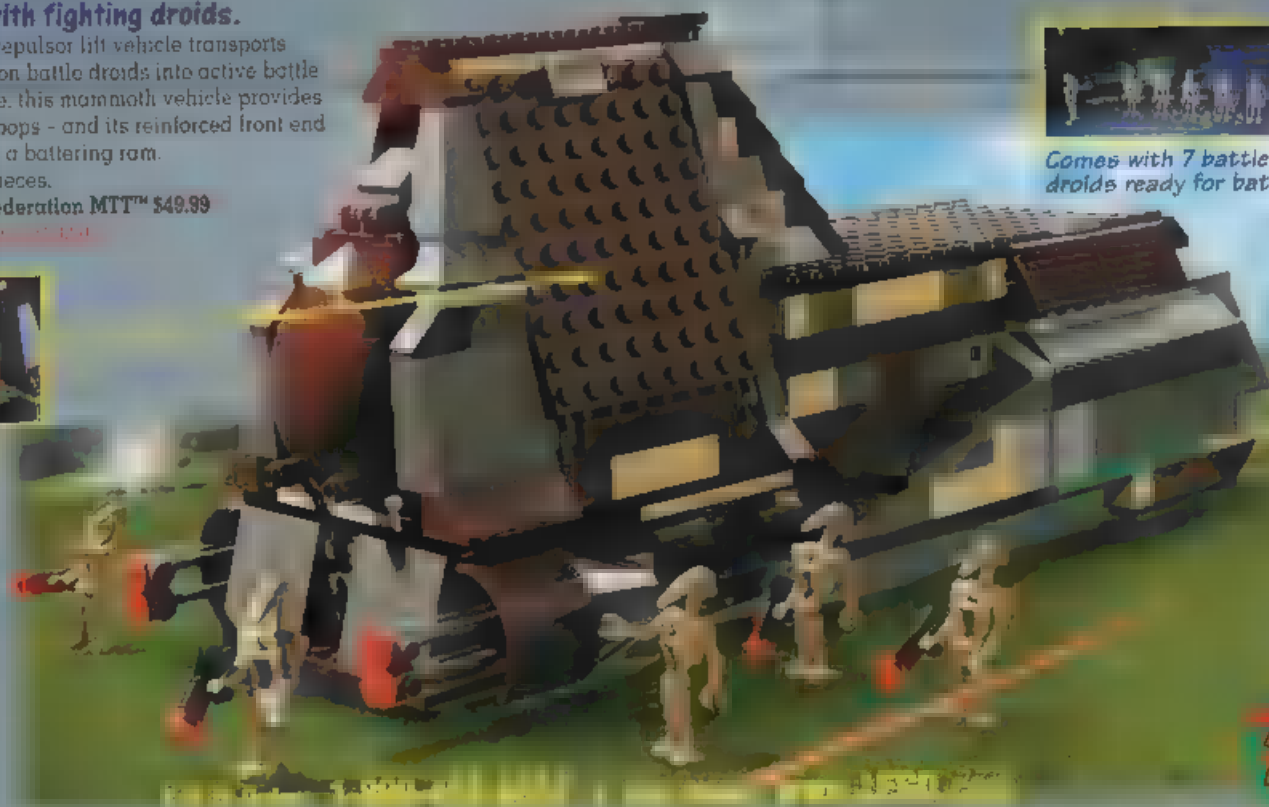

Adventures!

**STAR
WARS**
EPISODE I

D. The good guys run when they see this battle tank!

Who wants to face it... with its crew of two battle droids ready for the fight! Its heavy armor protects it from fire - and its five laser guns and six energy shell launchers do maximum damage! Create your own battle scenes right out of *Star Wars: Episode I*. Ages 7+. 158 pieces.
#3155 Trade Federation AAT™ $19.99

F. It's built like a tank - and filled with fighting droids.

The hovering repulsor lift vehicle transports Trade Federation battle droids into active battle zones. In battle, this mammoth vehicle provides cover for the troops - and its reinforced front end can be used as a battering ram. Ages 6+. 166 pieces.
#3364 Trade Federation MTT™ $49.99